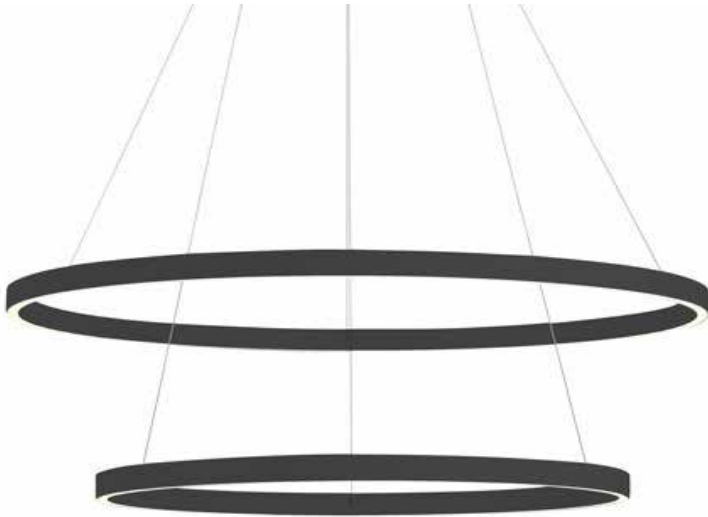

**CIR-3397C-MB - 97W Chandelier, MB w/ WH Acrylic Diffuser**

97W Chandelier, Matte Black with White Acrylic Diffuser

<b>Height</b>	1.5	<b>No. of Bulbs</b>	2
<b>Width/Length</b>	32	<b>LED Compatible</b>	Integrated LED
<b>Depth</b>	32	<b>Total Wattage</b>	97
<b>Weight</b>	7		
<b>Body Material</b>	Metal	<b>Second Material</b>	Acrylic
<b>Finish/Color</b>	Matte Black	<b>Second Finish/Color</b>	White
<b>Type of Finish</b>	Painted		
<b>Bulb 1 Amount</b>	2	<b>Rated For Voltage</b>	Damp Location 120V
<b>Bulb 1 Base Type</b>	LED		
<b>Bulb 1 Max Watt.</b>	63	<b>Approval</b>	cUL or equivalent
<b>Bulb 1 Included</b>	Yes	<b>Warranty</b>	5 Years
<b>Bulb 1 Lumens</b>	4725	<b>Instal Position</b>	Ceiling
<b>Bulb 1 CRI</b>	90+		